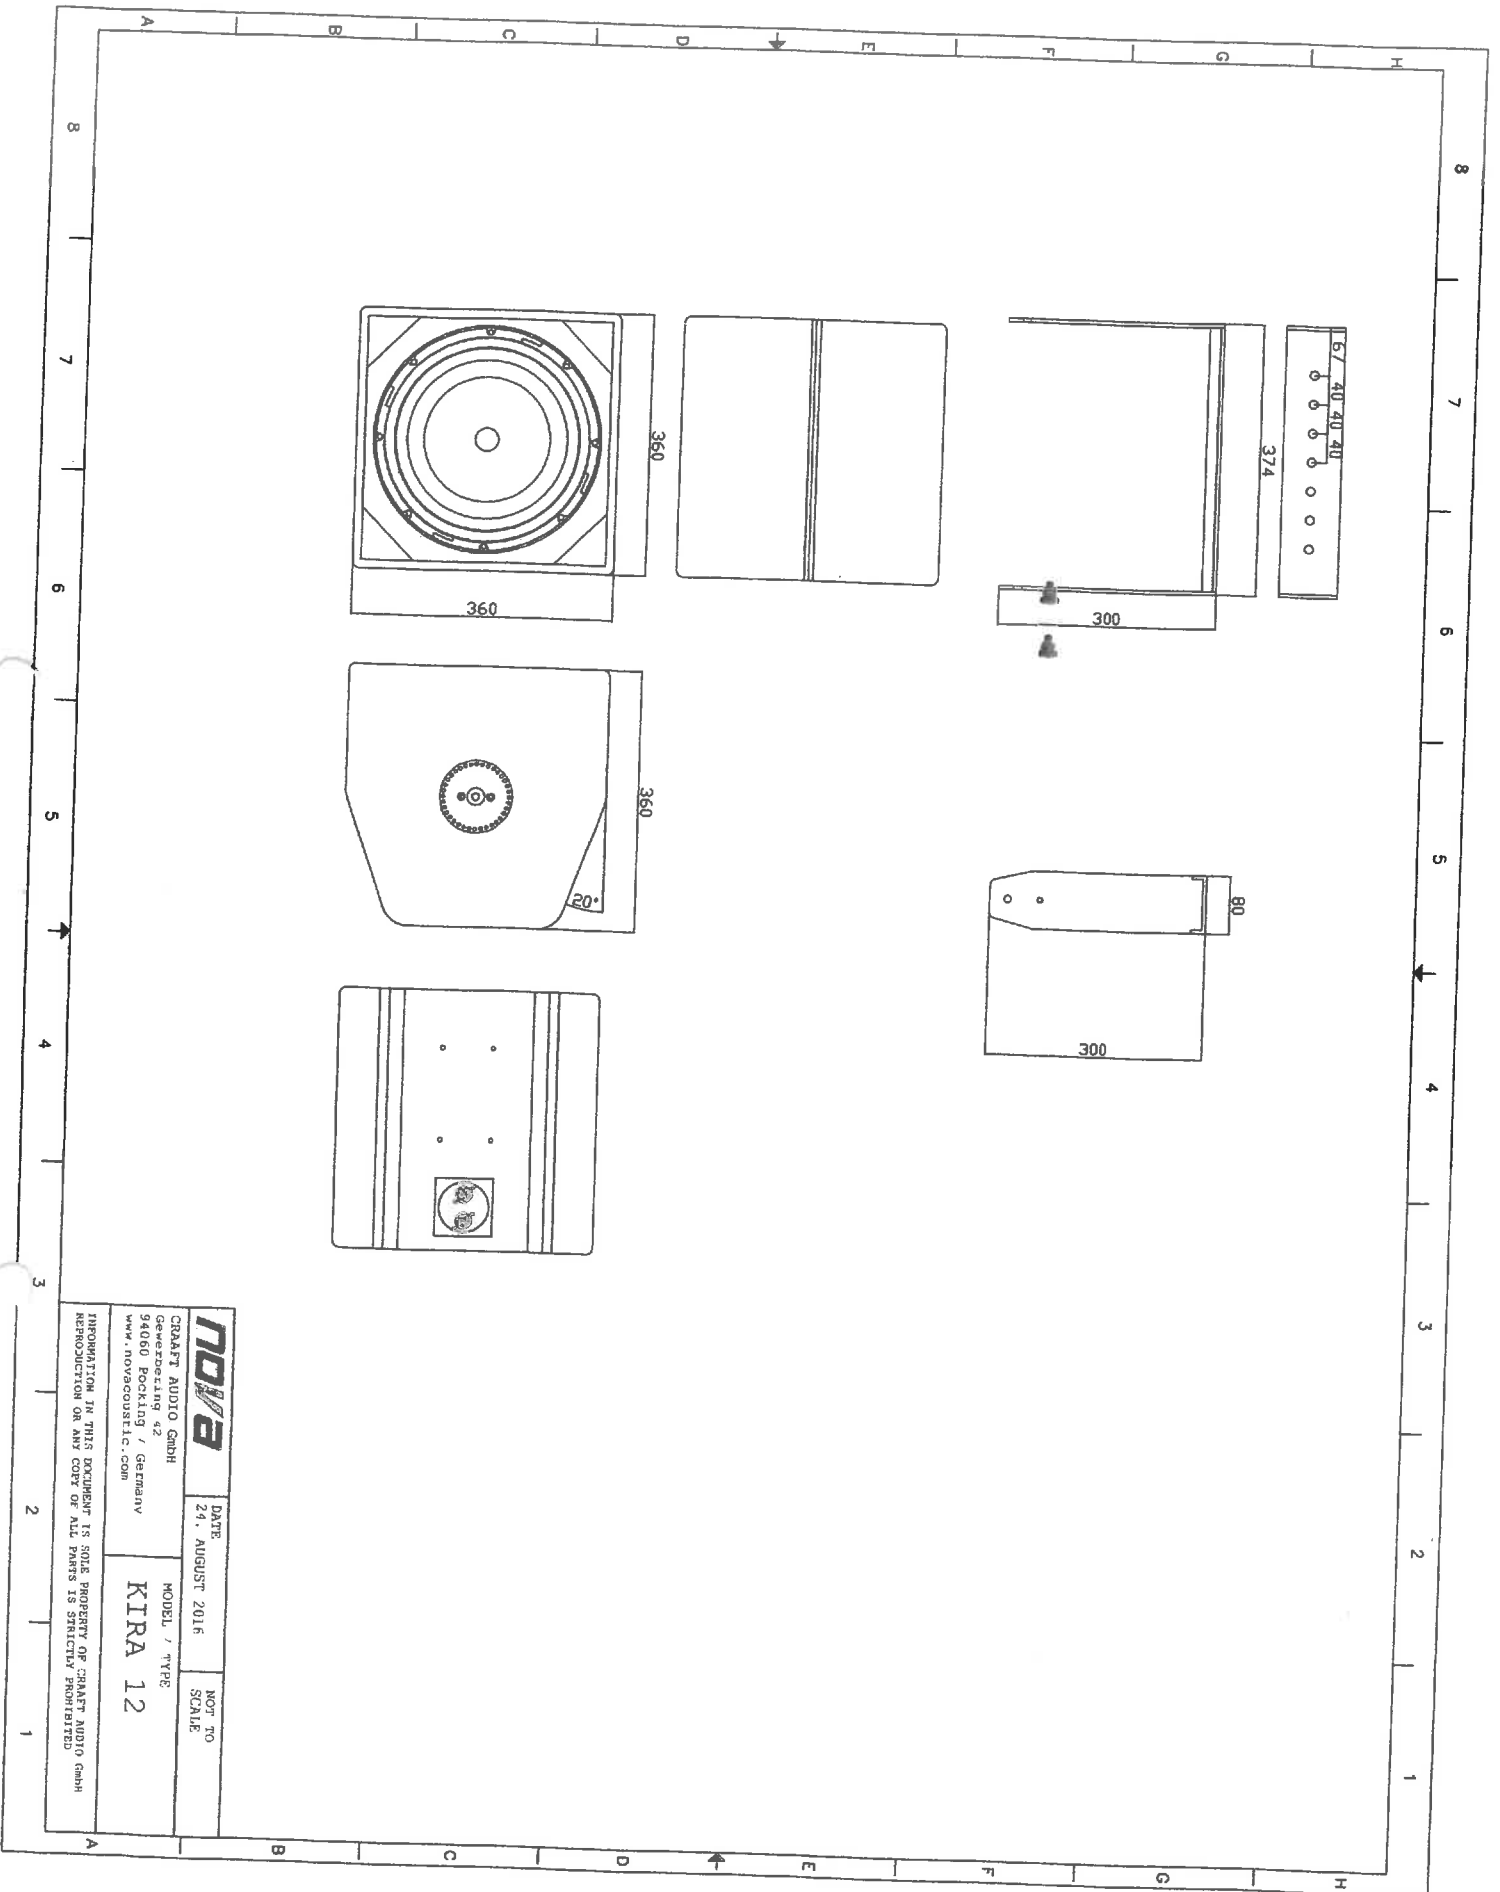

nova
CRAFT AUDIO GmbH
Gewerbestr. 42
94060 Pocking / Germany
WWW.NOVAACOUSTIC.COM

DATE	27. AUGUST 2016	NOT TO SCALE
MODEL / TYPE	KIRA 12	

INFORMATION IN THIS DOCUMENT IS SOLE PROPERTY OF CRAFT AUDIO GmbH
REPRODUCTION OR ANY COPY OF ALL PARTS IS STRICTLY PROHIBITED

891/129