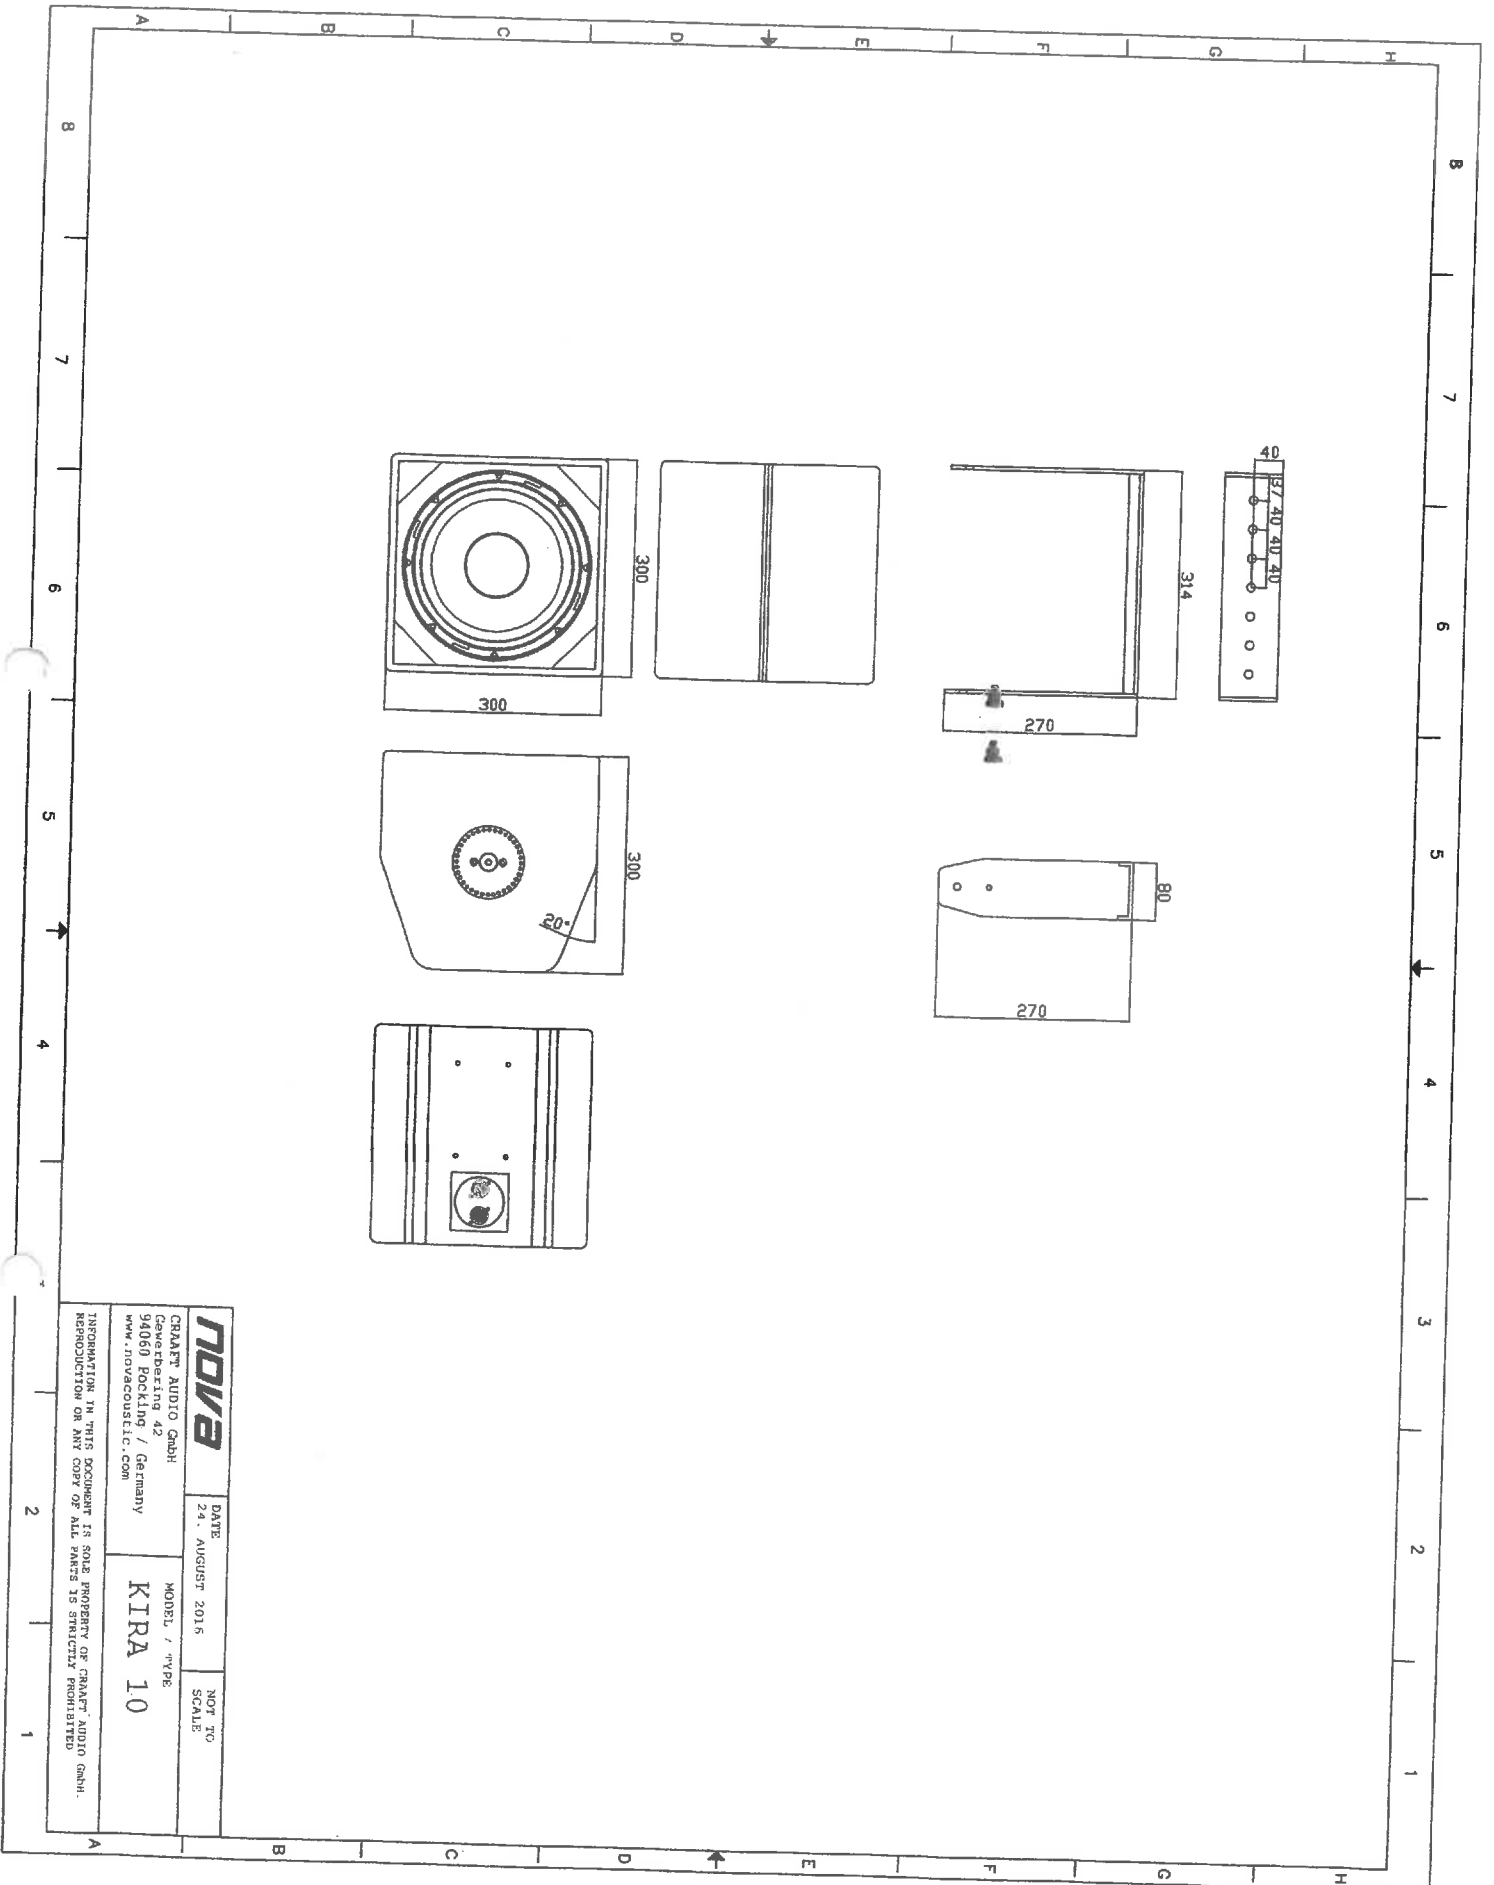

NOVA

CRAAFT AUDIO GmbH
Gewerbehof 42
94069 Pocking / Germany
www.novacooustic.com

MODEL / TYPE
KIRA 1.0

DATE
24. AUGUST 2016

NOT TO
SCALE

INFORMATION IN THIS DOCUMENT IS SOLE PROPERTY OF CRAAFT AUDIO GMBH.
REPRODUCTION OR ANY COPY OF ALL PARTS IS STRICTLY PROHIBITED

80/129